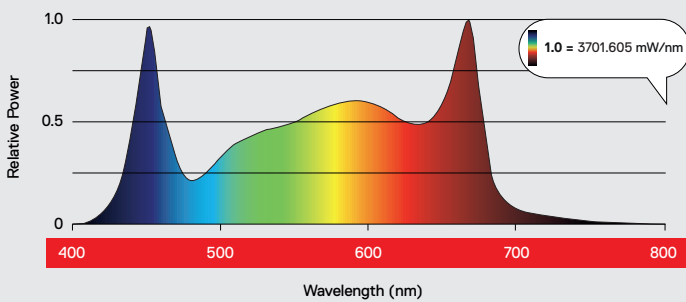

1030W Full Spectrum LED

Efficiency Data

PPF ($\mu\text{mol/s}$) (Tested at 25°C)	Fixture efficiency using input power (1030W) ($\mu\text{mol/J}$)	Fixture efficiency using LED power (980W) ($\mu\text{mol/J}$)	Average LED efficiency ($\mu\text{mol/J}$)	LUMLED white LED chip efficiency ($\mu\text{mol/J}$)	Osram red LED chip efficiency ($\mu\text{mol/J}$)
2369	2.3	2.4	2.5	2.4	3.1

Product Data

Product Code	Dimensions (mm)	Net Weight (kg)	Gross Weight (kg)	Input Current at 230V (A)	Input Power (W)
MBDLLED103023	1119.6 x 1065.5 x 80	15	18	4.9	1030

Supply Voltage (V)	Supply Frequency (Hz)	Power Factor	IP Rating	Life Span (hours)	Light Angle (°)	Working Temperature (°C)
120 - 277	50/60	≥ 0.95	IP65	>50,000	120°	-10 to +40

Graphs & Charts

Discover the full DAYLIGHT LED Range:

www.growwithdaylight.co.uk

60W (Far Red, UVA, UVA&UVB), 100W, 200W, 300W, 480W,
480W PRO, 660W, 660W PRO, 1030W & 1030W PRO