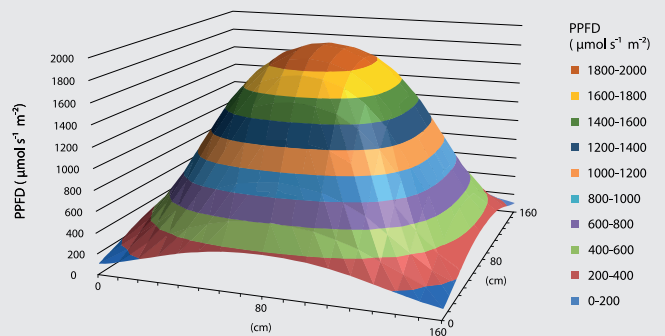

1030W Full Spectrum LED

Efficiency Data

PPF ($\mu\text{mol/s}$) (Tested at 25°C)	Fixture efficiency using input power (1030W) ($\mu\text{mol/J}$)	Fixture efficiency using LED power (980W) ($\mu\text{mol/J}$)	Average LED efficiency ($\mu\text{mol/J}$)	LUMLED white LED chip efficiency ($\mu\text{mol/J}$)	Osram red LED chip efficiency ($\mu\text{mol/J}$)
2369	2.3	2.4	2.5	2.4	3.1

Product Data

Product Code	Dimensions (mm)	Net Weight (kg)	Gross Weight (kg)	Input Current at 230V (A)	Input Power (W)
MBDLLED103023	1119.6 x 1065.5 x 80	15	18	4.9	1030

Supply Voltage (V)	Supply Frequency (Hz)	Power Factor	IP Rating	Life Span (hours)	Light Angle (°)	Working Temperature (°C)
120 - 277	50/60	≥ 0.95	IP65	>50,000	120°	-10 to +40

Graphs & Charts

Discover the full DAYLIGHT LED Range:

www.growwithdaylight.co.uk

60W (Far Red, UVA, UVA&UVB), 100W, 200W, 300W, 480W,
480W PRO, 660W, 660W PRO, 1030W & 1030W PRO