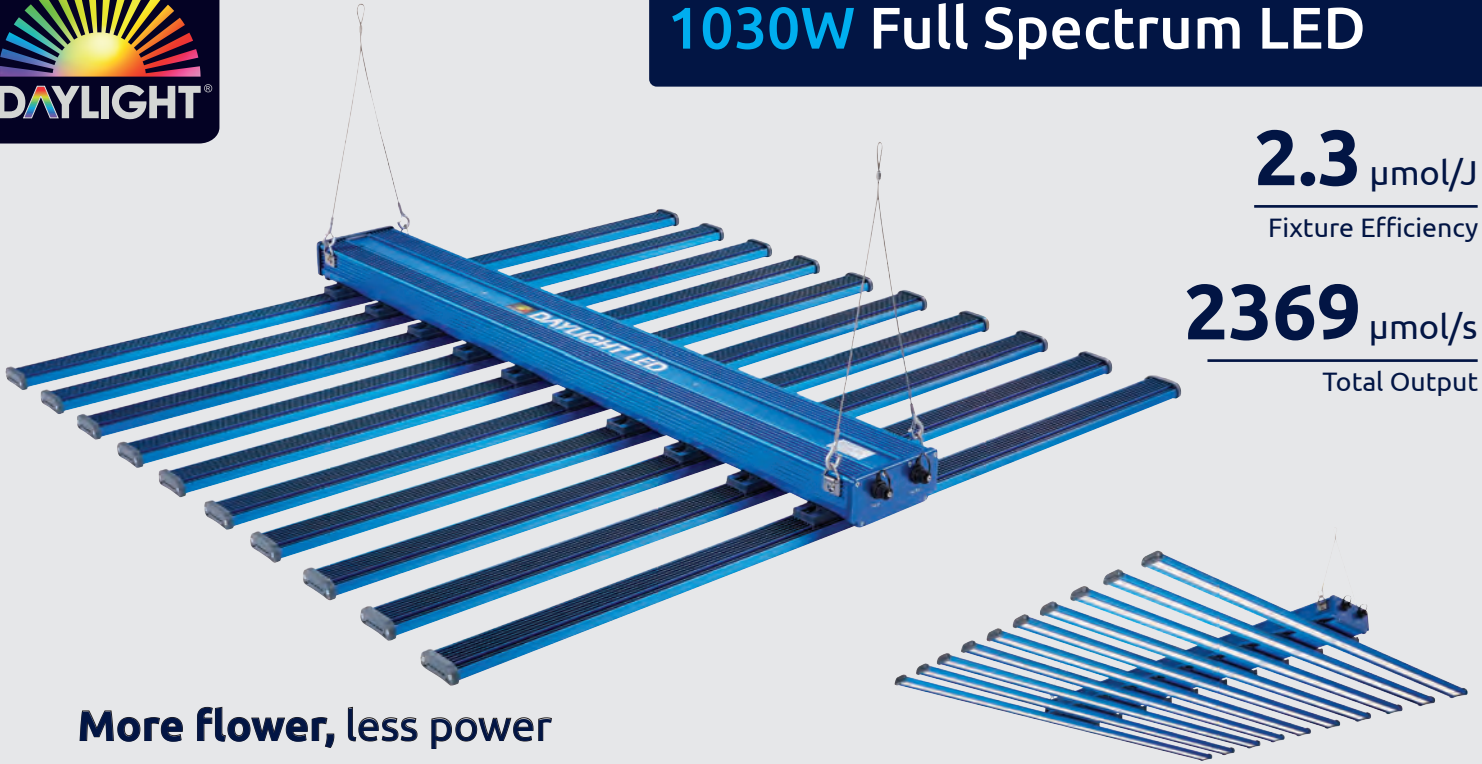

1030W Full Spectrum LED

2.3 $\mu\text{mol}/\text{J}$
Fixture Efficiency

2369 $\mu\text{mol}/\text{s}$
Total Output

More flower, less power

The DAYLIGHT 1030W LED packs a huge punch. With a PPF of 2369 $\mu\text{mol}/\text{s}$, fixture efficiency of 2.3 $\mu\text{mol}/\text{J}$ and the all of the features you have come to love about our LED fixtures, including a remote dimmer, IP65 protection for watertight performance, iLink compatibility and slimline design. With 10 x high powered clip on bars, this LED is not to be overlooked if you want to add even more full spectrum light to your grow room!

DAYLIGHT LED 1030W | Key features

- ✓ Full spectrum light output
- ✓ Osram and Lumileds LED chips
- ✓ Includes remote dimmer
- ✓ 25% - 50% - 75% - 100% power
- ✓ Enhanced flowering with added red light
- ✓ Ideal for up to a 1.8m x 1.8m area
- ✓ Cool running
- ✓ Energy efficient, low heat output
- ✓ No fans or moving parts, silent running
- ✓ Outstanding uniformed light coverage
- ✓ Enhanced light penetration
- ✓ One person assembly
- ✓ 50'000 hour lifespan
- ✓ Plug and play
- ✓ Control multiple units with iLink technology
- ✓ Dimensions: 1119.6 x 1065.5 x 80mm
- ✓ Easy to use heavy duty hanging brackets
- ✓ Lightweight slimline design
- ✓ Easy clip on bars
- ✓ IP65 ingress protection

1030W Full Spectrum LED

Efficiency Data

PPF ($\mu\text{mol/s}$) (Tested at 25°C)	Fixture efficiency using input power (1030W) ($\mu\text{mol/J}$)	Fixture efficiency using LED power (980W) ($\mu\text{mol/J}$)	Average LED efficiency ($\mu\text{mol/J}$)	LUMLED white LED chip efficiency ($\mu\text{mol/J}$)	Osram red LED chip efficiency ($\mu\text{mol/J}$)
2369	2.3	2.4	2.5	2.4	3.1